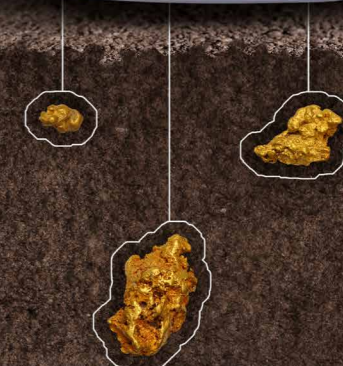

Keuntungan Minelab Golden

Detektor logam Minelab memberikan teknologi yang mudah digunakan untuk mencari bongkahan emas dengan segala ukuran, di titik terdalam, pada kondisi tanah tersulit.